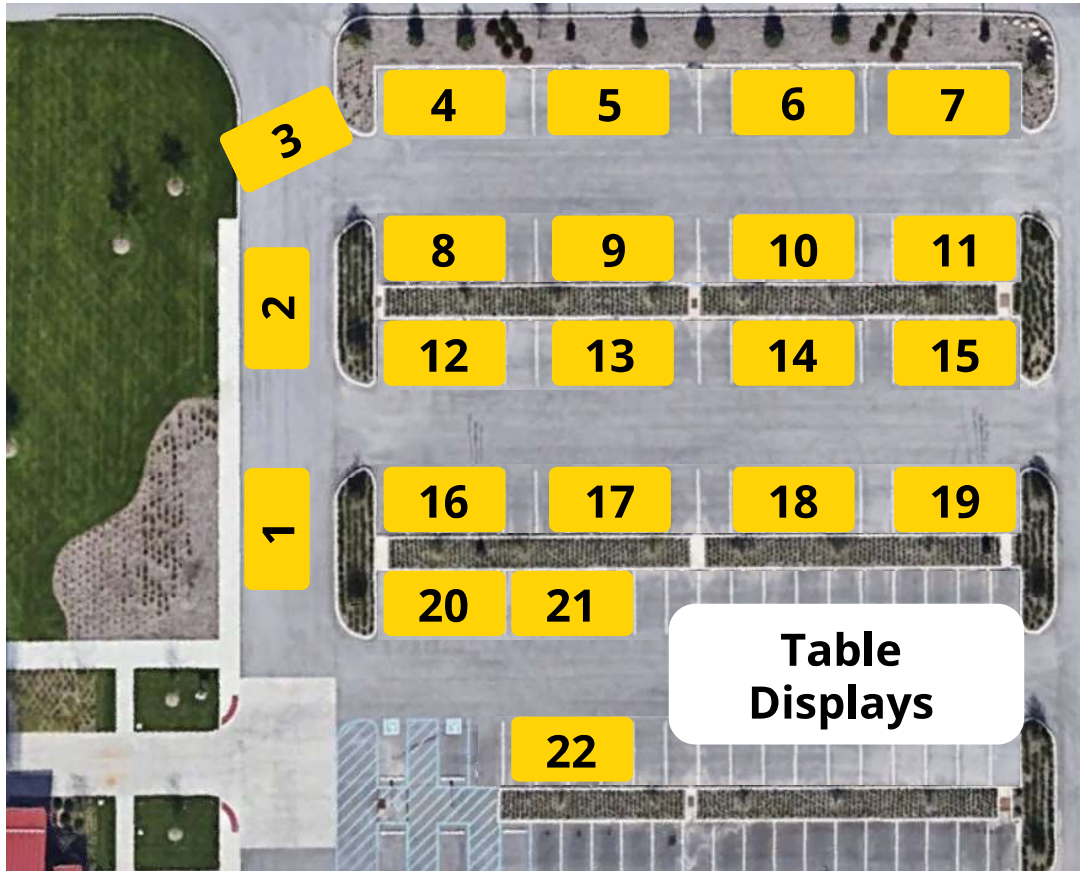

# TRADE SHOW - TRUCK DISPLAYS MAP

- |   |   |
|---|---|
| <b>1</b> Curry Supply Company                 | <b>12</b> Stellar Industries                  |
| <b>2</b> Custom Truck One Source              | <b>13</b> Summit Truck Equipment              |
| <b>3</b> Heritage Industries                  | <b>14</b> Taylor Pump and Lift                |
| <b>4</b> Mac Tools                            | <b>15</b> MHC Kenworth                        |
| <b>5</b> Maintainer Corporation of Iowa, Inc. | <b>16</b> The Knapheide Manufacturing Company |
| <b>6</b> Miller Electric Manufacturing LLC    | <b>17</b> VMAC Global Technologies Ltd.       |
| <b>7</b> PALFINGER                            | <b>18</b> Havis, Inc.                         |
| <b>8</b> Peterbilt Motors Company             | <b>19</b> Ledwell                             |
| <b>9</b> Pritchard Commercial                 | <b>20</b> Holman                              |
| <b>10</b> Reading Truck                       | <b>21</b> Auto Crane                          |
| <b>11</b> Sage Oil Vac, Inc                   | <b>22</b> Vanair Manufacturing, Inc.          |